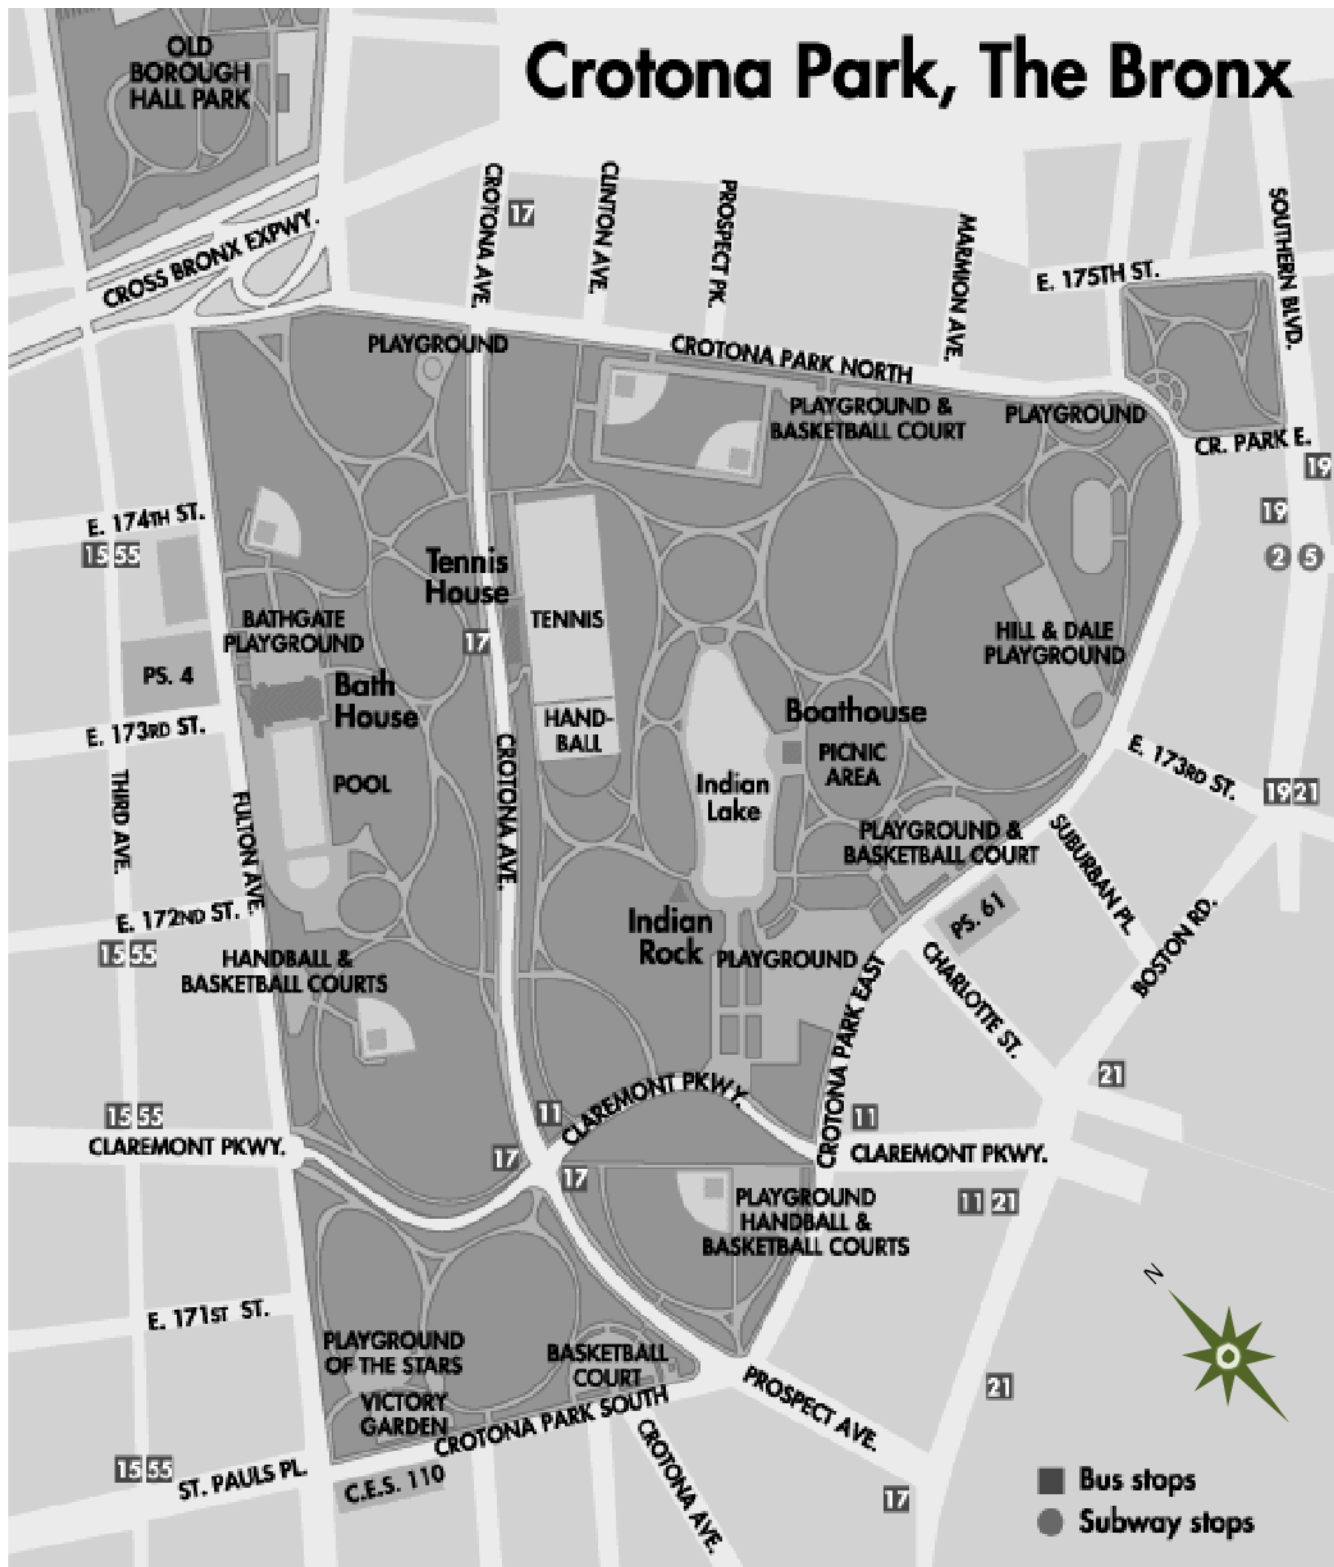

# Crotona Park, The Bronx

## Transportation

Just south of the Cross Bronx Expressway, Crotona Park is easily accessible by both public transportation and car.

Take the 2 or 5 train to East 174th Street stop and walk one block west to the park. The Bx17, 11, 21, 19, 15, and 55 buses all stop near the park.

If arriving by car, take the Cross Bronx Expressway east to Webster Avenue, turn right on Webster, then left on Claremont Parkway, which takes you through the center of the park. Or take the Cross Bronx Expressway west to Third Avenue, turn left on Third Ave. then left on Crotona Park North (also the east-bound access road to the Cross Bronx).